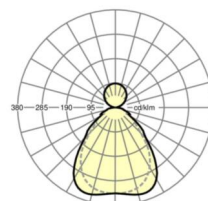

CHARACTERISTICS

Order number	46202024170
EAN number	4020863378302
Commodity code	94051190
Certification mark	IP 20, Protection class I, VDU 65° < 3000, F, Indoor, CE
Impact resistance (IK rating)	IK02
Ambient temperatur	ta 25°C
Warranty period	5 years
State funding programs	BEG - Federal funding for efficient buildings (valid only for Germany)

ELECTRICAL ENGINEERING

Controller	Electronic driver (1 pcs.)
System output	36W
Mains voltage	230V/50Hz
Circuit breakers (inrush current)	15 pieces/B10, 25 pieces/B16, 26 pieces/C10, 42 pieces/C16
Energy efficiency class/light source	C

LIGHTING TECHNOLOGY

Placement	LED, Colour rendering/Light colour CRI ≥ 80 / 3000K
Colour tolerance (MacAdam)	3SDCM
Nominal luminous flux	4568lm
LED service life	50000h L90/B10 (Tq 25°C)
Luminaire luminous efficiency	128lm/W
UGR lat./long.	16.3 / 15.8

MECHANICS

Housing colour	traffic white RAL 9016
Dimensions (LxWxH/DxH)	1250mm x 321mm x 24mm
Weight (net)	4.9kg
Type of installation	Pendant individual mounting, Pendant light strip mounting

Dimensions

L	1250 mm	Length
B	321 mm	Width
H	24 mm	Height
A1	700 mm	Mounting distance single mounting
P min	150 mm	Minimum suspension length
P max	1900 mm	Maximum suspension length

DEEP-LINK

<https://www.regiolum.de/en/article/46202024170>